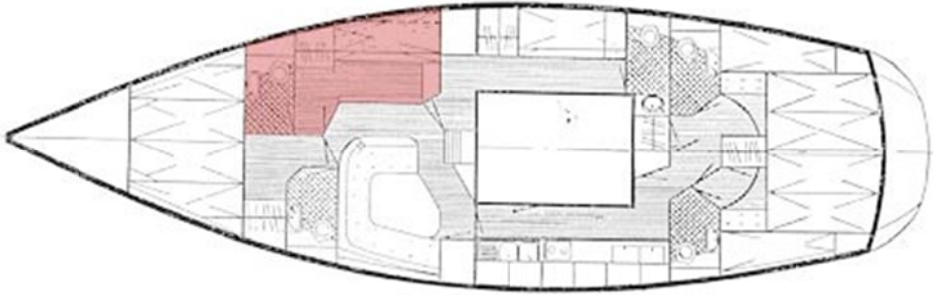

S/Y ARCTICA II - CABINS

Five high standard cabins:

SY ARCTICA II have five cabins with in total 14 berths (included two for the crew). Number of berths per cabin varies between 2 and 4. Each cabin has private facilities incl. shower.

Front Cabin (4 berths)

The front cabin is the largest cabin onboard. In this cabin there are 4 berths, one double and 2 single. The double berth can be divided in two by a canvas.

Midship Cabin (2 single berths)

In this cabin there are 2 single berths. These are the longest berths onboard the boat.

The Engine room Cabin (2 single berths)

In this cabin there are 2 single berths.

Starbord aft cabin (3 berths)

In this cabin there are 3 berths, one single and one double. The double berth can be divided in two by a canvas as the picture shows.