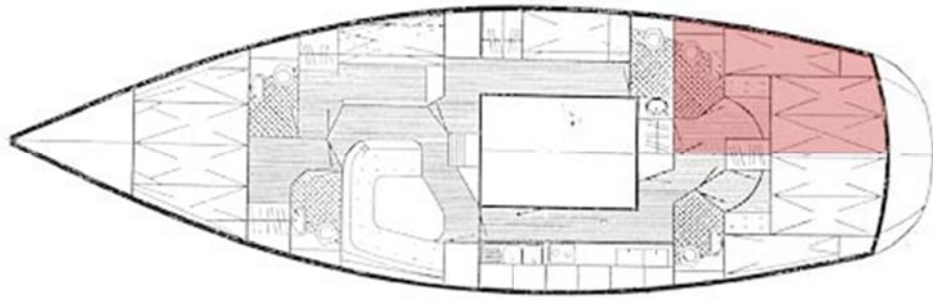

S/Y ARCTICA II - CABINS

Five high standard cabins:

SY ARCTICA II have five cabins with in total 14 berths (included two for the crew). Number of berths per cabin varies between 2 and 4. Each cabin has private facilities incl. shower.

Front Cabin (4 berths)

The front cabin is the largest cabin onboard. In this cabin there are 4 berths, one double and 2 single. The double berth can be divided in two by a canvas.

Midship Cabin (2 single berths)

In this cabin there are 2 single berths. These are the longest berths onboard the boat.

The Engine room Cabin (2 single berths)

In this cabin there are 2 single berths.

Starbord aft cabin (3 berths)

In this cabin there are 3 berths, one single and one double. The double berth can be divided in two by a canvas as the picture shows.