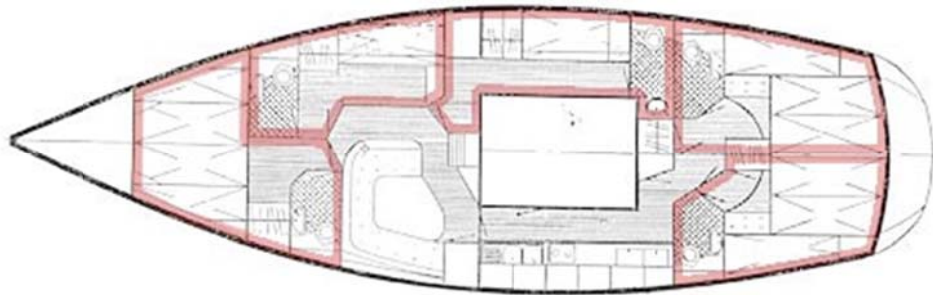

S/Y ARCTICA II - CABINS

Five high standard cabins:

SY ARCTICA II have five cabins with in total 14 berths (included two for the crew). Number of berths per cabin varies between 2 and 4. Each cabin has private facilities incl. shower.

Front Cabin (4 berths)

The front cabin is the largest cabin onboard. In this cabin there are 4 berths, one double and 2 single. The double berth can be divided in two by a canvas.

Midship Cabin (2 single berths)

In this cabin there are 2 single berths. These are the longest berths onboard the boat.

The Engine room Cabin (2 single berths)

In this cabin there are 2 single berths.

Starbord aft cabin (3 berths)

In this cabin there are 3 berths, one single and one double. The double berth can be divided in two by a canvas as the picture shows.

Port aft Cabin (3 berths)

In this cabin there are 3 berths, one single and one double. The double berth can be divided in two by a canvas.