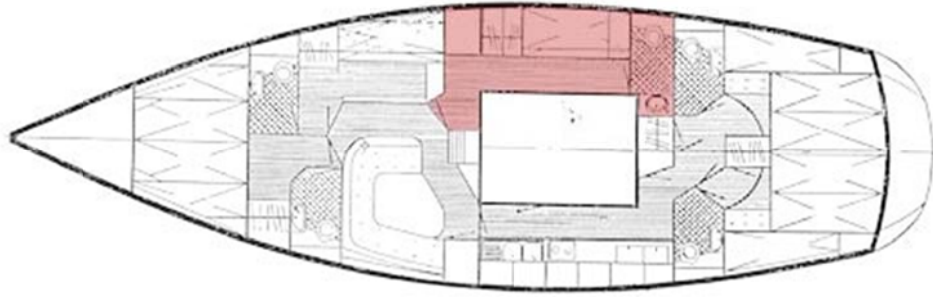

S/Y ARCTICA II - CABINS

Five high standard cabins:

SY ARCTICA II have five cabins with in total 14 berths (included two for the crew). Number of berths per cabin varies between 2 and 4. Each cabin has private facilities incl. shower.

Front Cabin (4 berths)

The front cabin is the largest cabin onboard. In this cabin there are 4 berths, one double and 2 single. The double berth can be divided in two by a canvas.

Midship Cabin (2 single berths)

In this cabin there are 2 single berths. These are the longest berths onboard the boat.

The Engine room Cabin (2 single berths)

In this cabin there are 2 single berths.

Starbord aft cabin (3 berths)

In this cabin there are 3 berths, one single and one double. The double berth can be divided in two by a canvas as the picture shows.