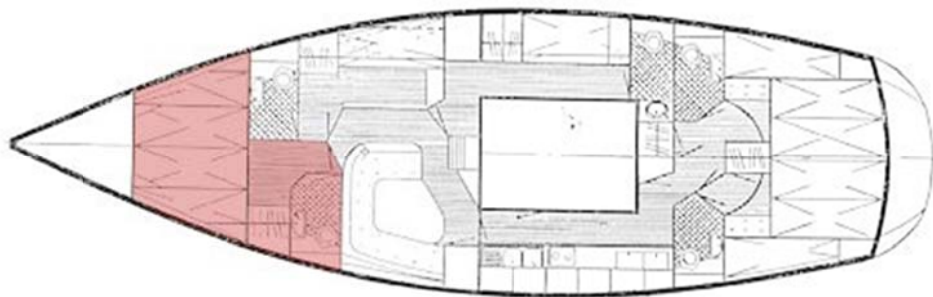

S/Y ARCTICA II - CABINS

Five high standard cabins:

SY ARCTICA II have five cabins with in total 14 berths (included two for the crew). Number of berths per cabin varies between 2 and 4. Each cabin has private facilities incl. shower.

Front Cabin (4 berths)

The front cabin is the largest cabin onboard. In this cabin there are 4 berths, one double and 2 single. The double berth can be divided in two by a canvas.

Midship Cabin (2 single berths)

In this cabin there are 2 single berths. These are the longest berths onboard the boat.

The Engine room Cabin (2 single berths)

In this cabin there are 2 single berths.

Starbord aft cabin (3 berths)

In this cabin there are 3 berths, one single and one double. The double berth can be divided in two by a canvas as the picture shows.